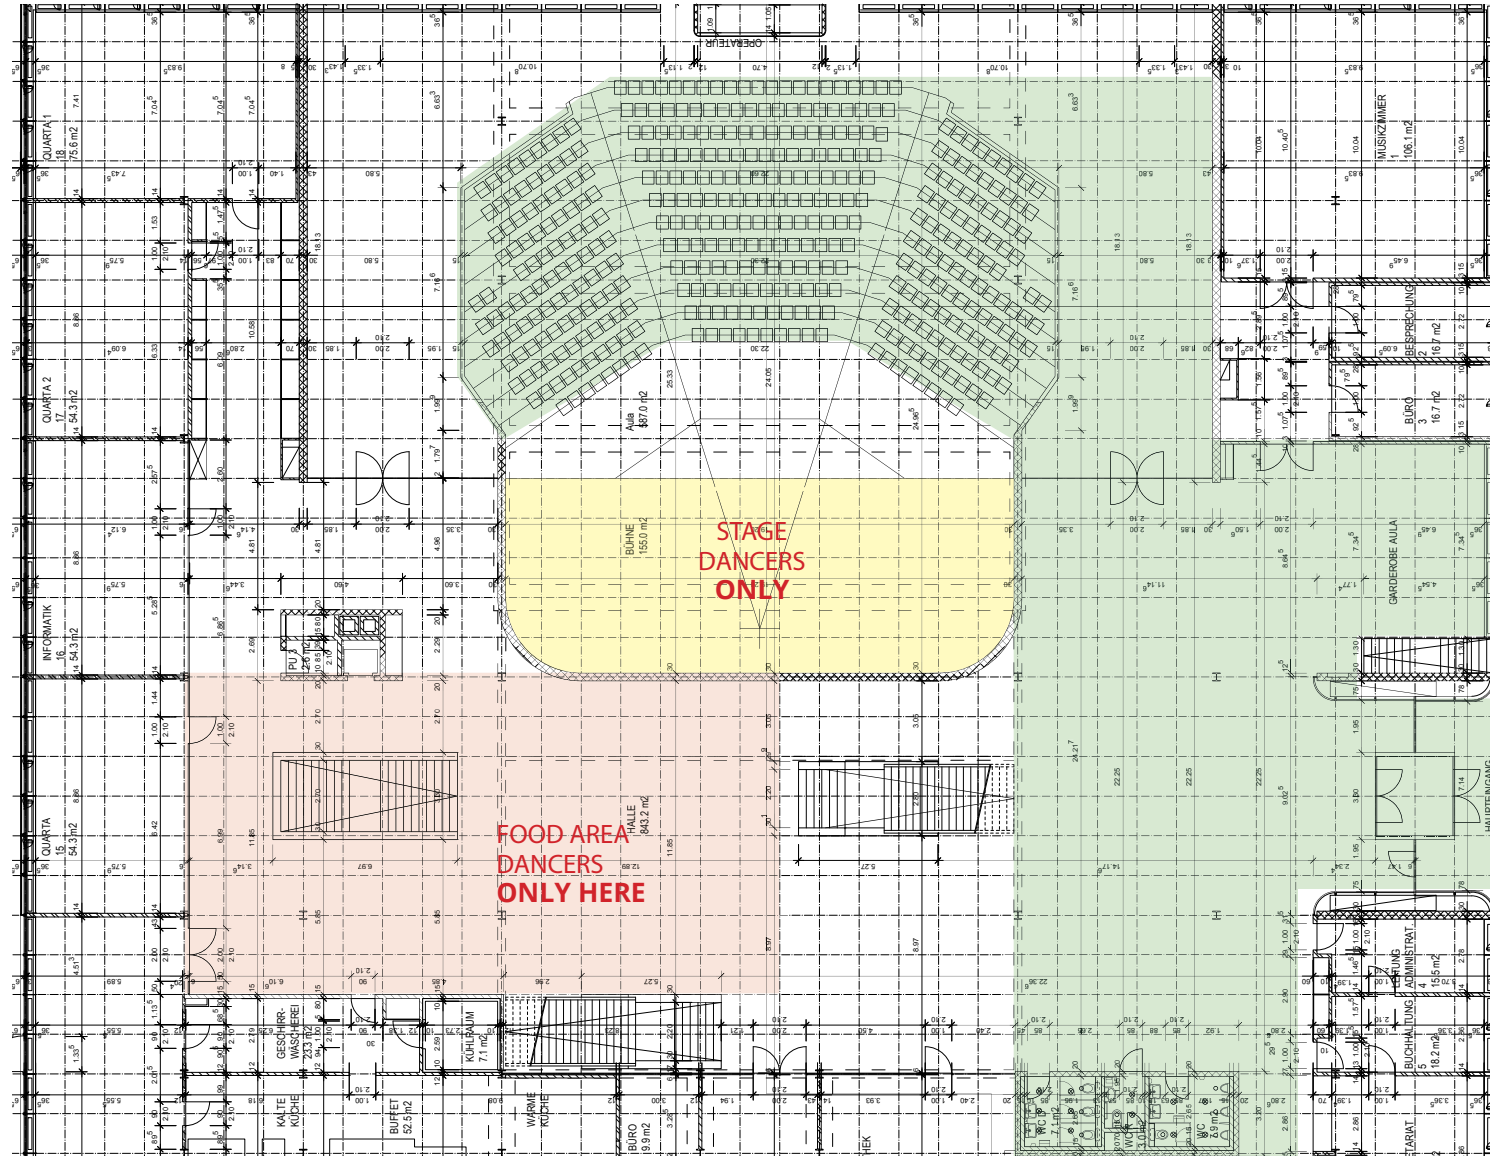

Official PLAN Basement

Check-In, Delivery Scenery Props, Dressing Rooms & Warm Up Zone

ENTRANCE
Hochfeldstrasse 114
DANCERS &
TEACHERS
&
DELIVERY
SCENERY PROPS

Official PLAN First Floor

Food Area Dancers & Public Zone

ENTRANCE
SPECTATORS
Beaulieustrasse 55