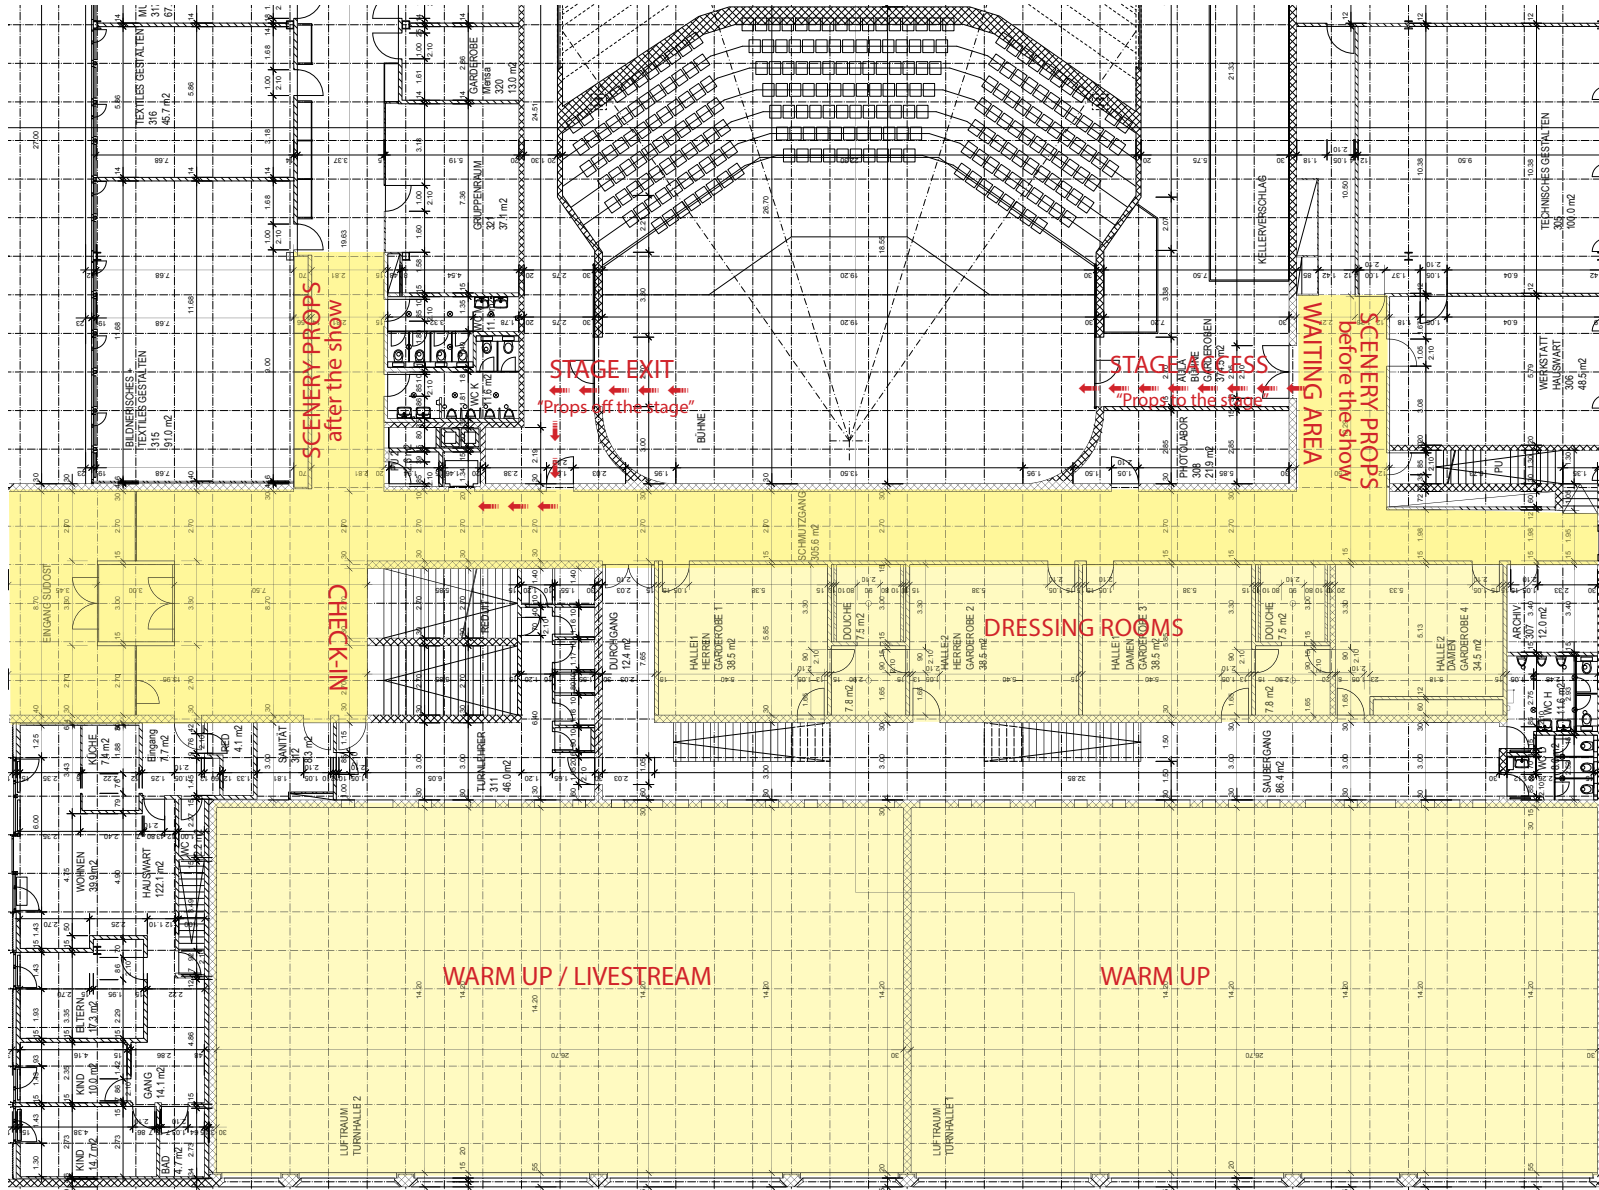

Official PLAN Basement

Check-In, Delivery Scenery Props, Dressing Rooms & Warm Up Zone

ENTRANCE
Hochfeldstrasse 114
DANCERS &
TEACHERS
&
DELIVERY
SCENERY PROPS

Official PLAN First Floor

Food Area Dancers & Public Zone

ENTRANCE
SPECTATORS
Beaulieustrasse 55