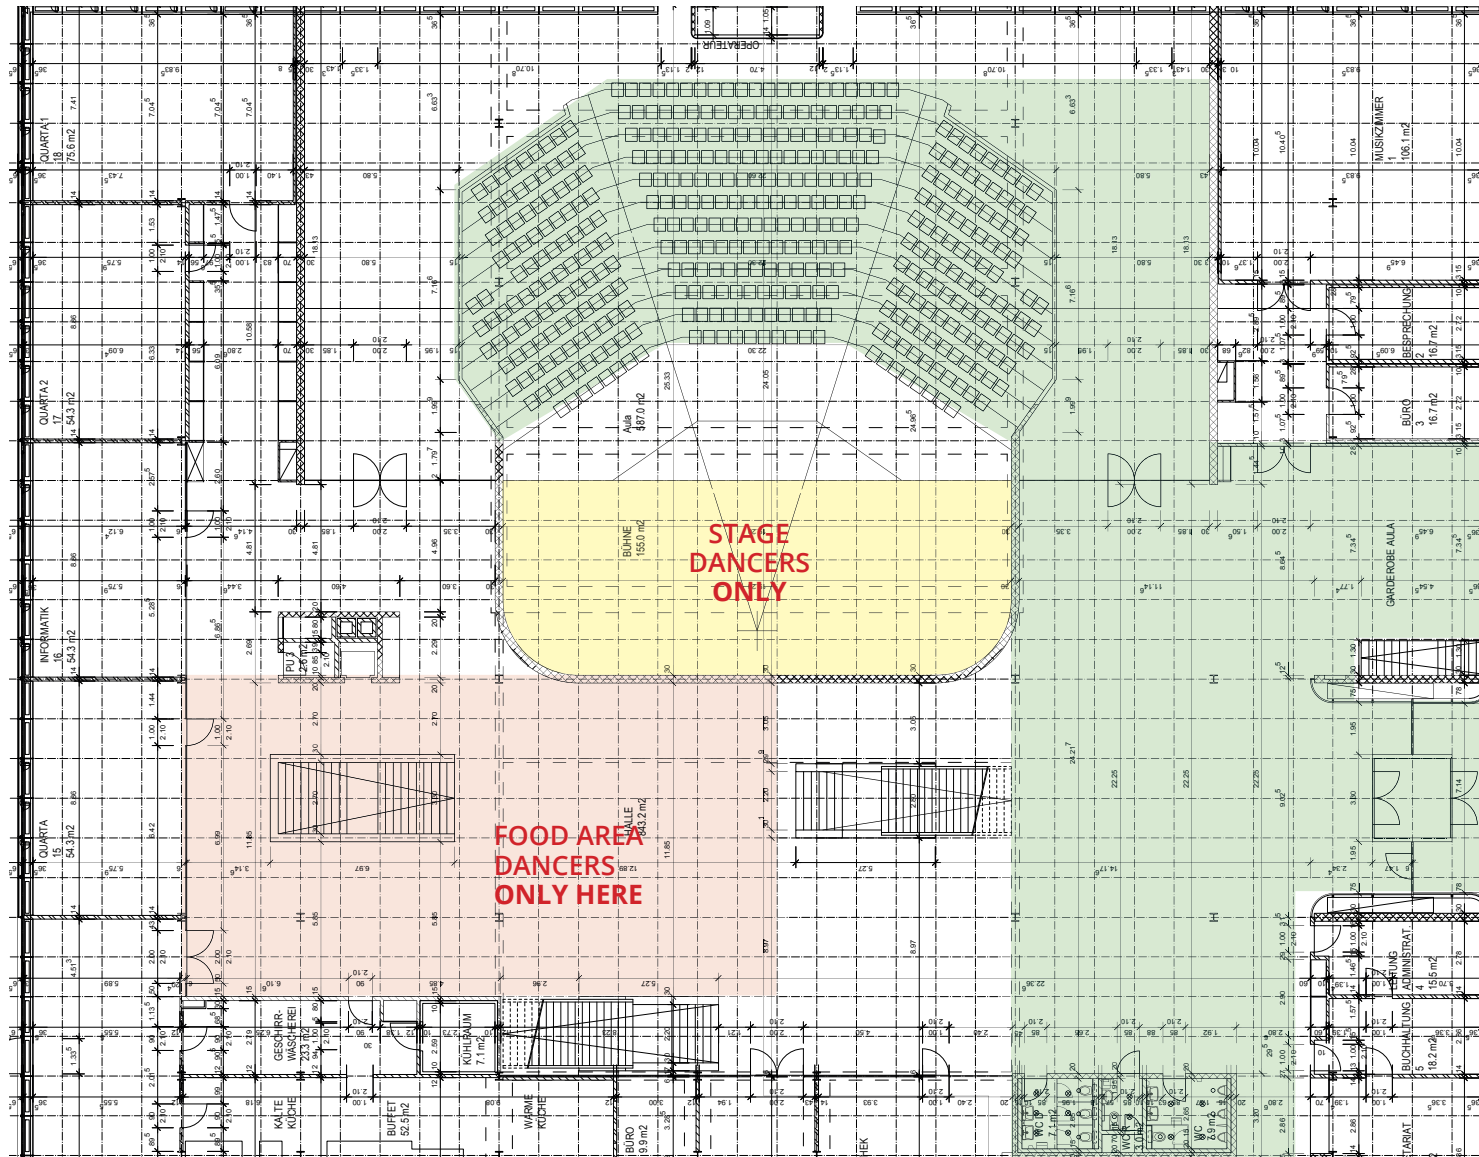

Official PLAN Basement

Check-In, Delivery Scenery Props, Dressing Rooms & Warm Up Zone

ENTRANCE
 Hochfeldstrasse 114
**DANCERS &
 TEACHERS**
 &
**DELIVERY
 SCENERY PROPS**

Official PLAN First Floor
Food Area Dancers & Public Zone

ENTRANCE
SPECTATORS
Beaulieustrasse 55