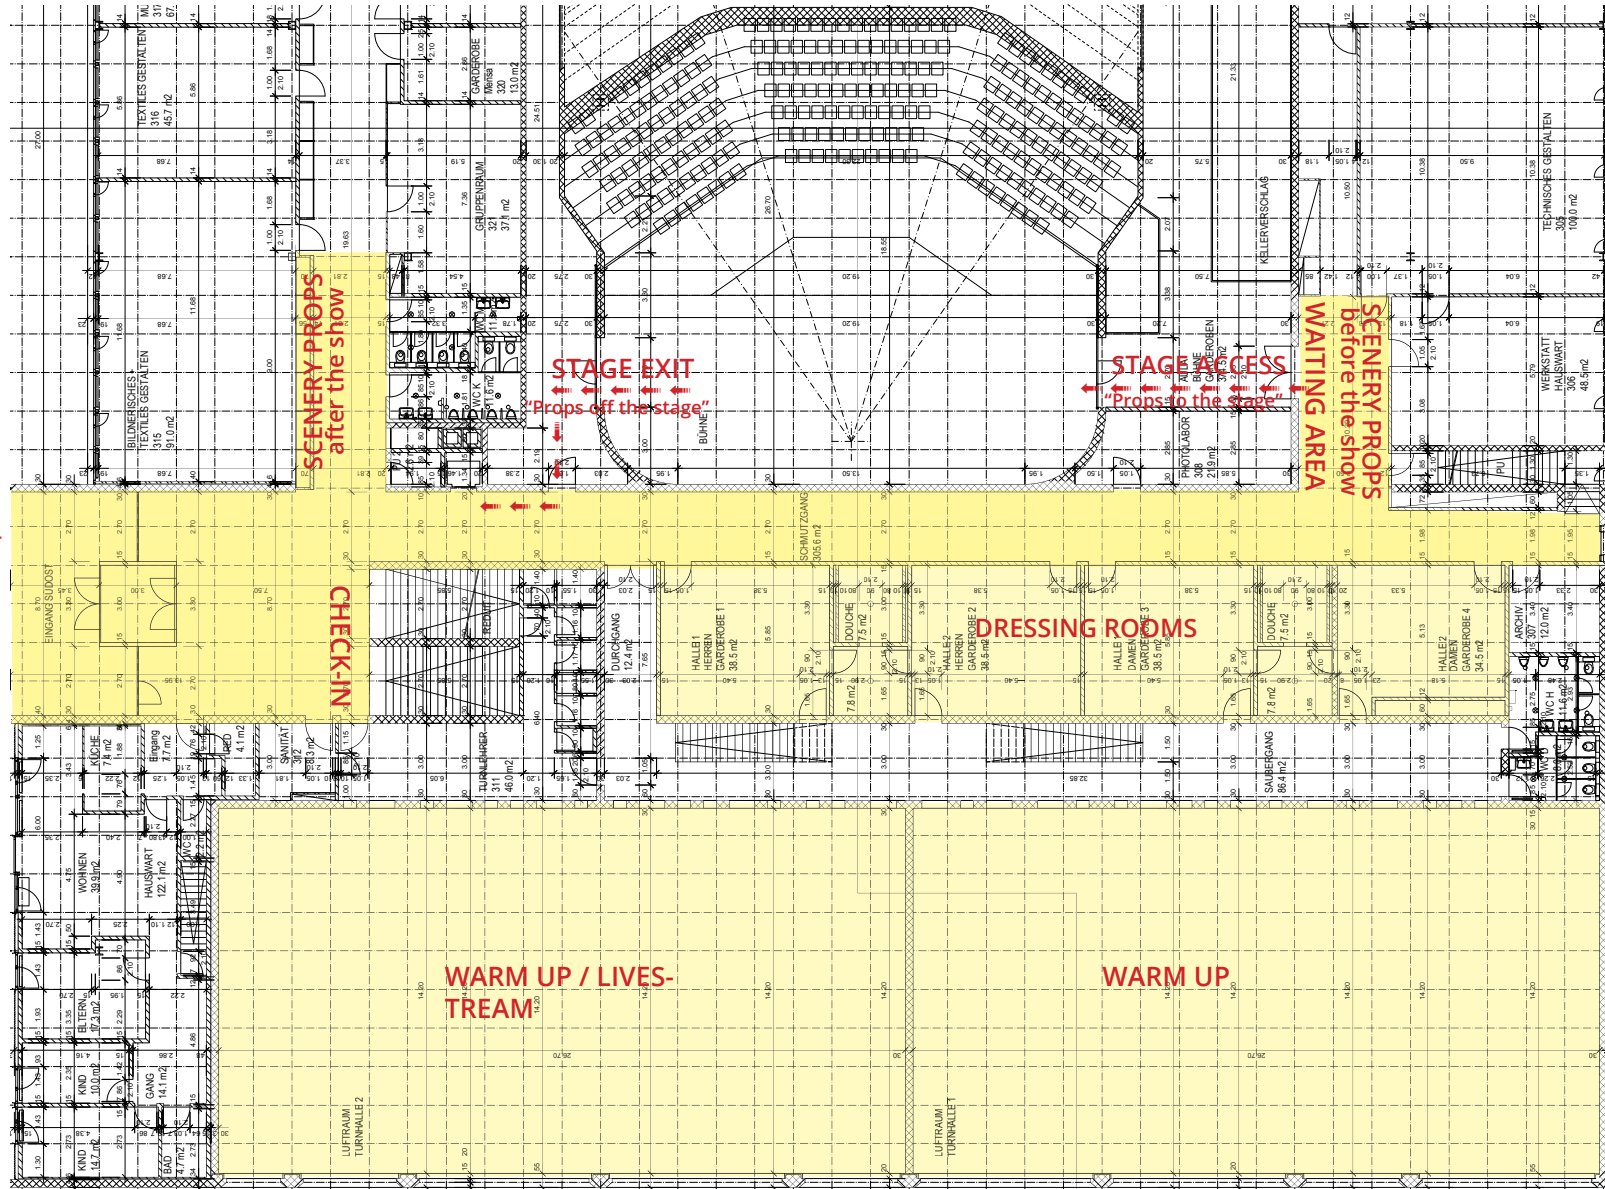

Official PLAN Basement

Check-In, Delivery Scenery Props, Dressing Rooms & Warm Up Zone

ENTRANCE
 Hochfeldstrasse 114
**DANCERS &
 TEACHERS**
 &
**DELIVERY
 SCENERY PROPS**

Official PLAN First Floor
Food Area Dancers & Public Zone

ENTRANCE
SPECTATORS
Beaulieustrasse 55